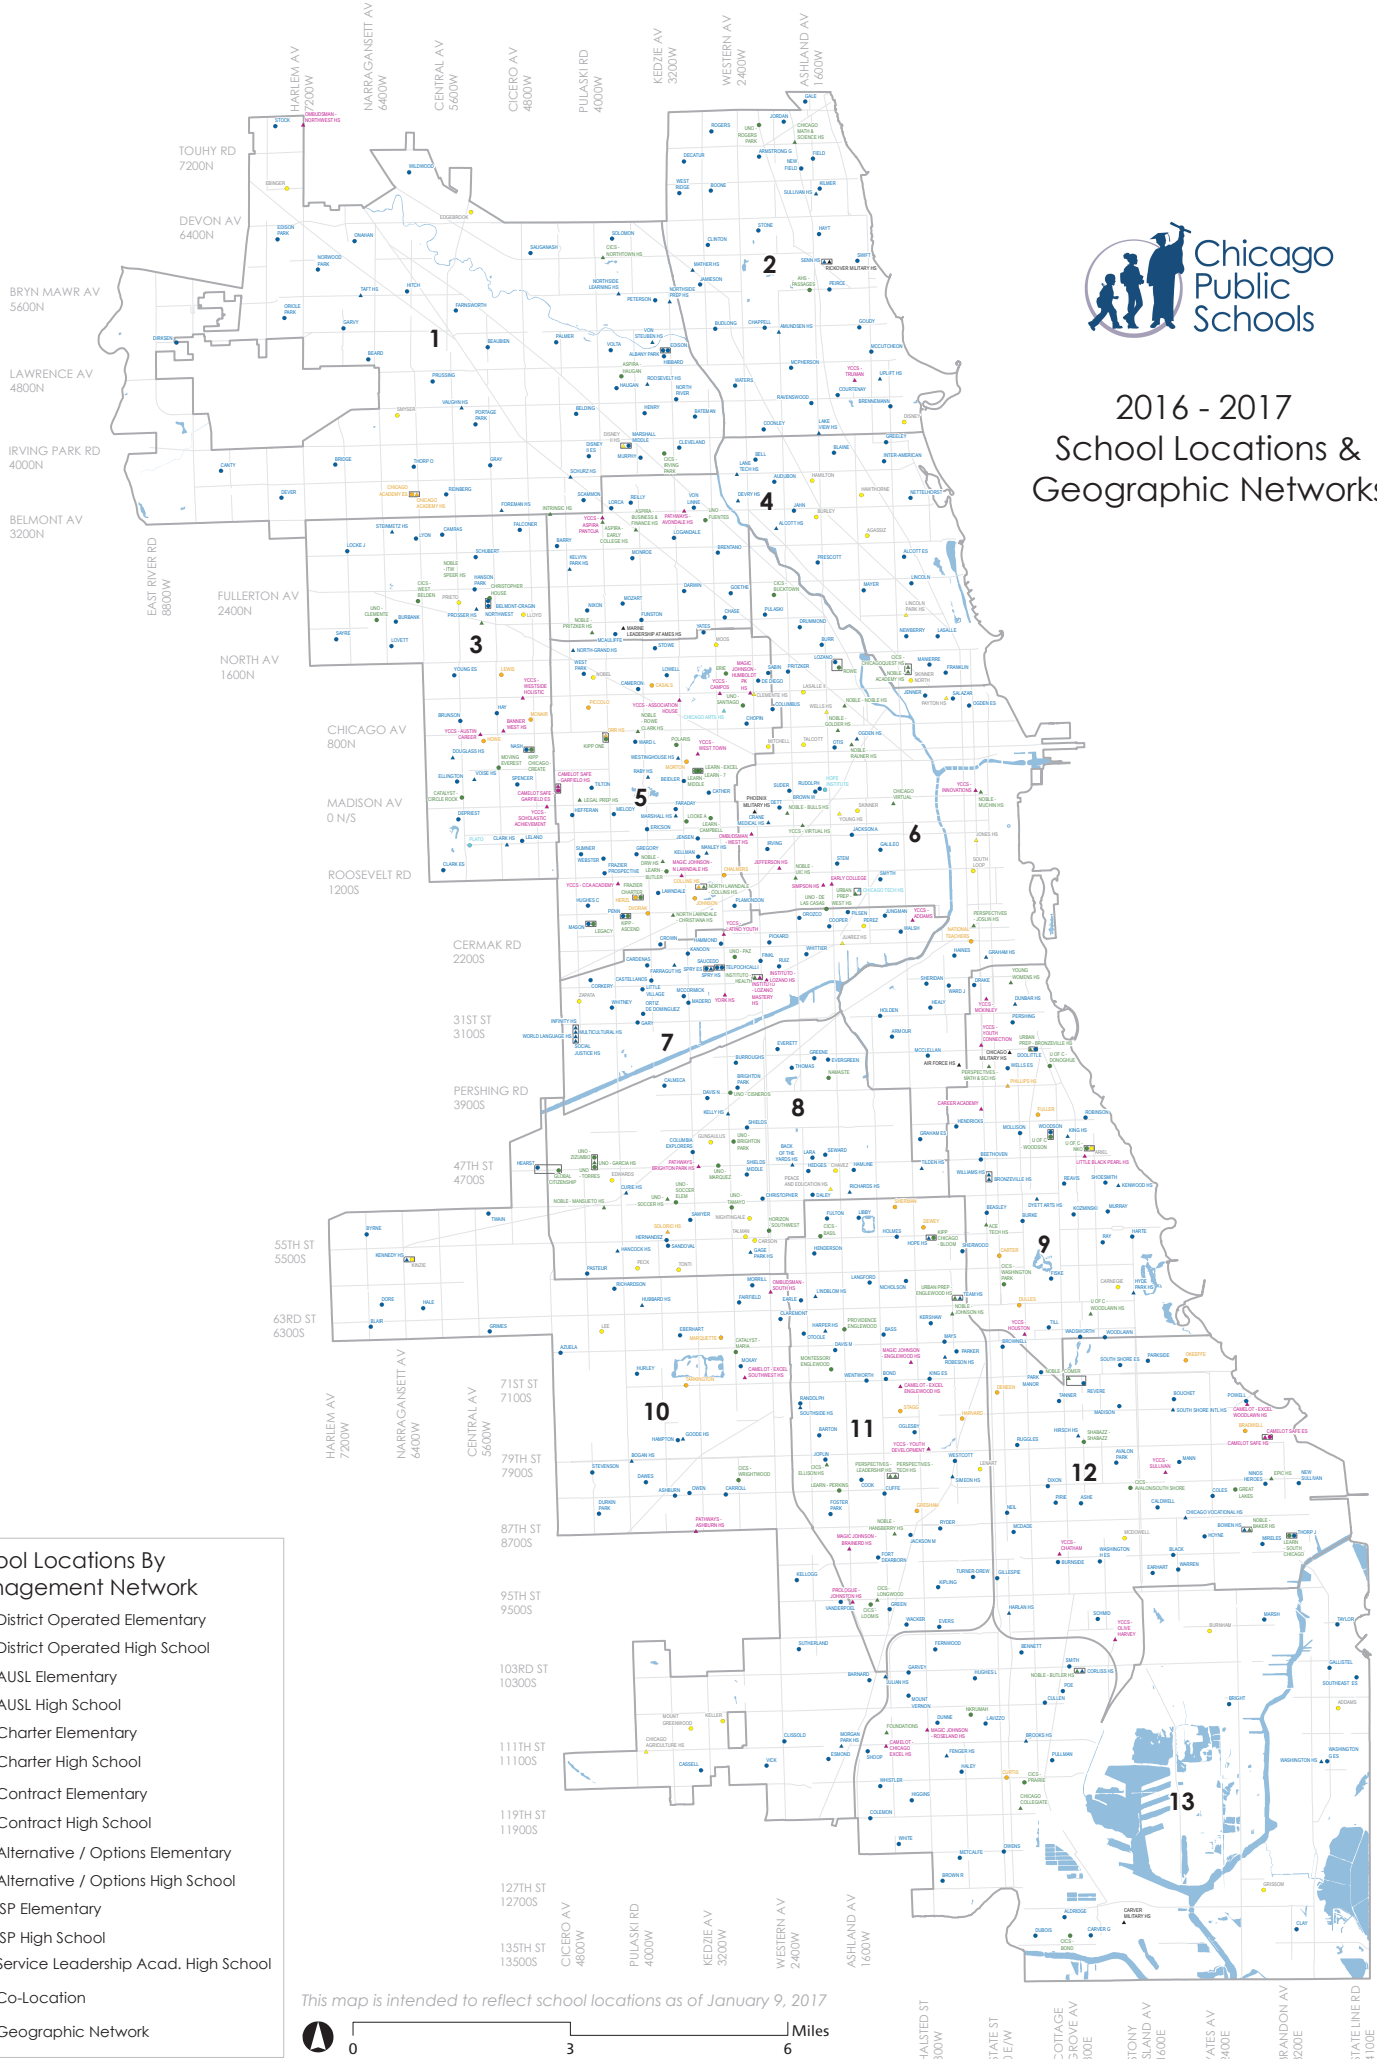

2016 - 2017 School Locations & Geographic Networks

School Locations By Management Network

- District Operated Elementary
- ▲ District Operated High School
- AUSL Elementary
- ▲ AUSL High School
- Charter Elementary
- ▲ Charter High School
- Contract Elementary
- ▲ Contract High School
- Alternative / Options Elementary
- ▲ Alternative / Options High School
- ISP Elementary
- ▲ ISP High School
- ▲ Service Leadership Acad. High School

- ⊙ Co-Location
- 1-13 Geographic Network

This map is intended to reflect school locations as of January 9, 2017